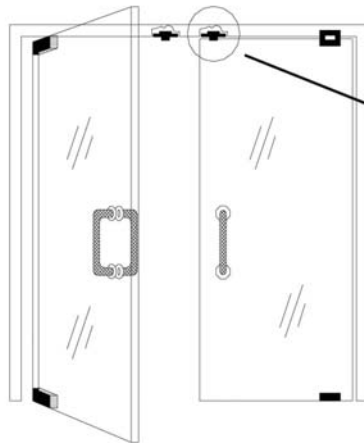

## FES4012 GLASS DOOR STRIKE

TYPICAL INSTLLATION DETAIL

DOOR STRIKE CONFIGURATION

CUT OUT DIMENSION

METAL DOOR FRAME INSTALLATION