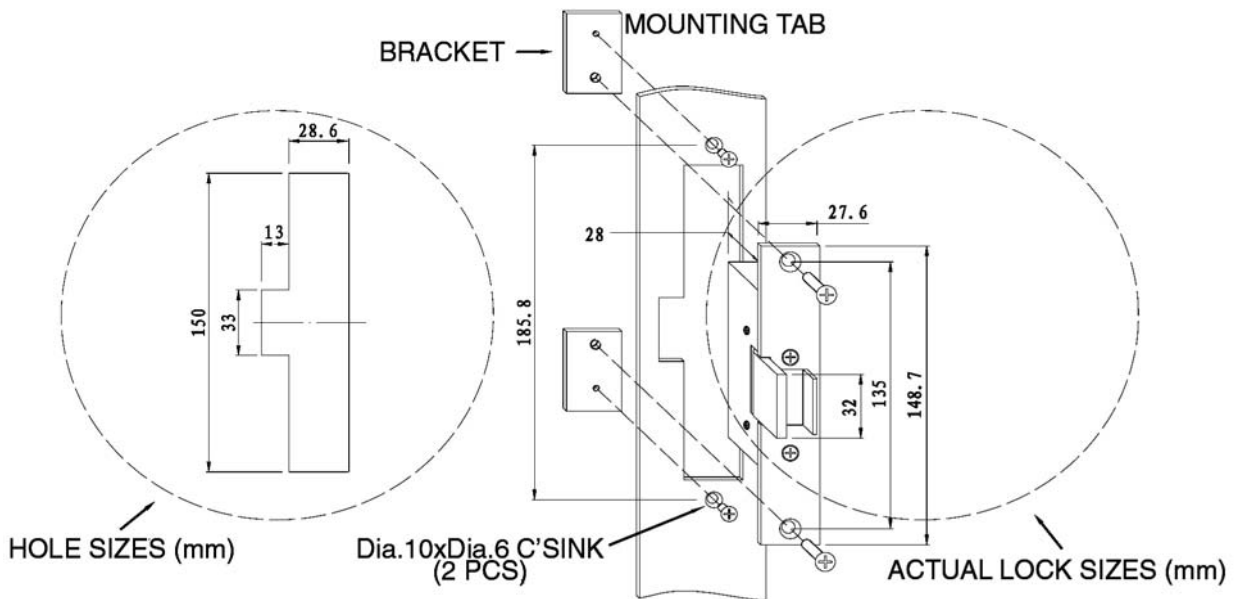

## FES4012 GLASS DOOR STRIKE

TYPICAL INSTLLATION DETAIL

DOOR STRIKE CONFIGURATION

CUT OUT DIMENSION

METAL DOOR FRAME INSTALLATION