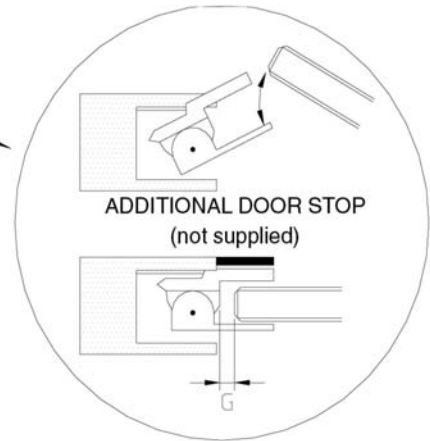

## FES4012 GLASS DOOR STRIKE

TYPICAL INSTLLATION DETAIL

DOOR STRIKE CONFIGURATION

CUT OUT DIMENSION

METAL DOOR FRAME INSTALLATION