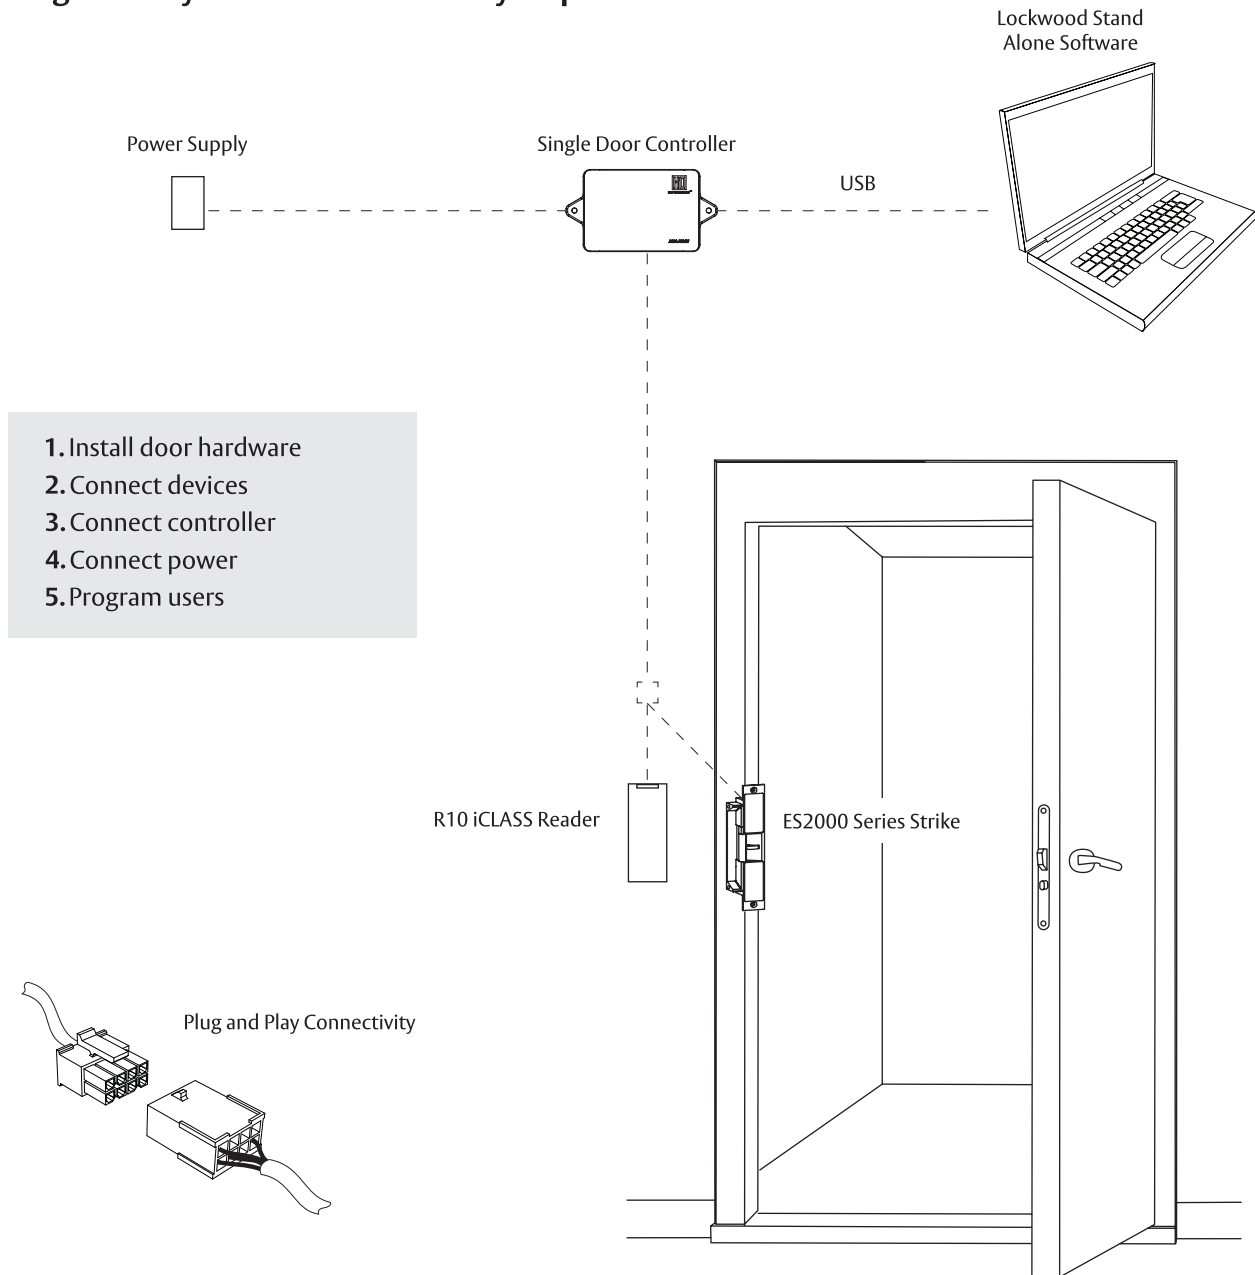

Installation is a breeze as there is no termination or soldering of any wiring due to the plug and play capabilities of the Hi-O platform. Therefore the set up can be achieved with minimal knowledge of access control or electrical installations.

Configuration of the system is even easier with the Lockwood Stand Alone software package. Adding or deleting users is as simple as the click of a button, and audit trails can be viewed at any time via a simple USB connection to the PC.

Ordering Information

Part Number

| | |
|---|---------|
| Lockwood Stand Alone Access Control Kit | LWSA/1 |
| iClass Proximity cards 10 pack | C1K-10 |
| iClass Proximity cards 100 pack | C1K-100 |

Stand Alone Electronic Access Control

HI-O TECHNOLOGY®

Plug and Play Installation - five easy steps

Features

- 200 users
- 1000 buffer entry audit trail
- Scheduled entries - weekdays
- One scheduled time zone
- Daylight saving option
- 1 external input
- 1 relay alarm output
- Import users
- Export audit trail
- Password protection
- Site name and location
- Door open too long alarm
- Variable door open time
- Forced door alarm
- iCLASS corporate 1000 reader format